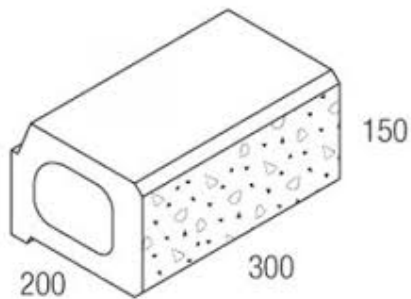

NATIONAL MASONRY LINEARWALL BLOCK

Product	Colour Range	Dimensions	No. /M2	No. /Pallet	Weight (KG)	*DELIVERED PRICE - BRISBANE
Linearwall Standard Block	Fudge Nougat Charcoal	300Lx200Wx150H	22.2	90	13.25kg	\$6.37 ea
Linearwall Corner (Left & Right) – purchased in pairs		350Lx200Wx150H	-	60	22.20kg	\$13.20 ea (\$26.40/pair)

**Refer to information on Delivery Charges*

Standard Block

Left Corner Block

Right Corner Block

Delivery Charges:

The above "Delivered Price" is for orders of 2 or more pallets to Brisbane locations.

Orders under 2 full pallets will be charged an additional \$92.40 for delivery.