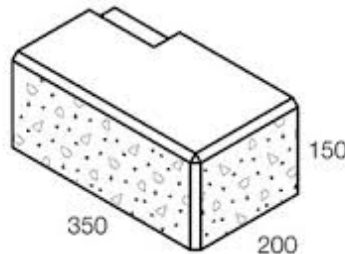

NATIONAL MASONRY LINEARWALL BLOCK

Product	Colour Range	Dimensions	No. /M2	No. /Pallet	Weight (KG)	*DELIVERED PRICE - BRISBANE
Linearwall Standard Block	Fudge Nougat Charcoal	300Lx200Wx150H	22.2	90	13.25kg	\$6.37 ea
Linearwall Corner (Left & Right) – purchased in pairs		350Lx200Wx150H	-	60	22.20kg	\$13.20 ea (\$26.40/pair)

**Refer to information on Delivery Charges*

Standard Block

Left Corner Block

Right Corner Block

Delivery Charges:

The above "Delivered Price" is for orders of 2 or more pallets to Brisbane locations.

Orders under 2 full pallets will be charged an additional \$92.40 for delivery.