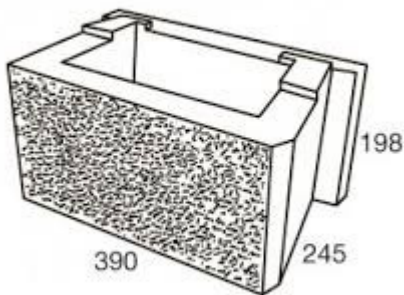

AUSTRAL HERON BLOCK

Product	Colour Range	Dimensions	No. /M2	No. /Pallet	Weight (KG)	*DELIVERED PRICE - BRISBANE
Heron Wall Block	Limestone Sandstone Charcoal Brisbane Blend Sydney Blend	390Lx245Wx198H	13	60	24kg	\$10.85 ea (\$138.56 /m2)
Heron Full Corner Block SET (Left & Right)		160Lx360Wx198H	-	-		\$24.48 per set
Heron Half Corner Block SET (Left & Right)		160Lx245Wx198H	-	-		\$15.68 per set
Heron Capping		390Lx245Wx90H	2.56/lm	96	16kg	\$8.57 ea

**Refer to information on Delivery Charges*

Wall Block

Full Corner

Capping

Delivery Charges:

The above "Delivered Price" is for orders of 3 tonne or greater to Brisbane locations.

Orders under 3 tonne (approx. 2 full Pallets) will be charged an additional \$132 for delivery.