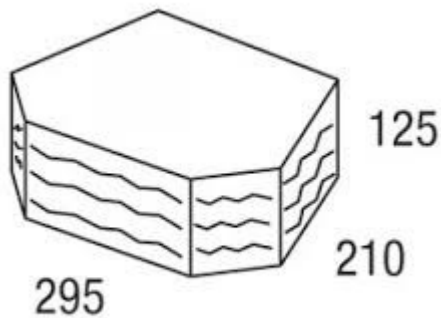

AUSTRAL DAINTREE BLOCK

Product	Colour Range	Dimensions	No. /M2	No. /Pallet	Weight (KG)	*DELIVERED PRICE - BRISBANE
Daintree Wall Block	Nickel Pewter Dark Mocha Terracotta Sand	295Lx203Wx125H	26.9	100	13.2kg	$6.18 ea ($100.61 /m2)

*Refer to information on Delivery Charges

Wall Block

Delivery Charges:

The above "Delivered Price" is for orders of 3 tonne or greater to Brisbane locations.

Orders under 3 tonne (approx. 2 full Pallets) will be charged an additional $132 for delivery.

Important Notes:

- Blocks and pavers are to be paid for in full at the time of placing your order.
- Blocks and pavers are usually delivered using a forklift truck. If a crane truck is required please talk to our staff when ordering.