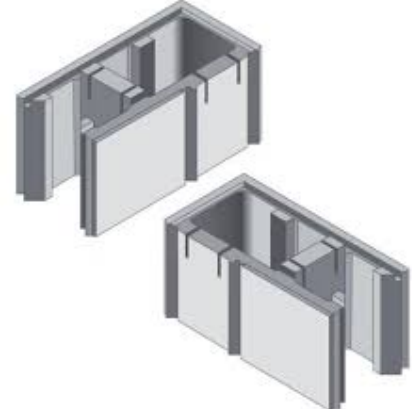

ADBRI VERSAWALL BLOCK – 150 Series

Pricing Current as at 18/1/2017

Product	Colour Range	Dimensions	No. /M2	No. /Pallet	Weight (KG)	*DELIVERED PRICE - BRISBANE
Versaloc Wall Block – 150 Series	Greyblock	400Lx140Wx200H	12.5	84	14.5kg	\$4.38 ea
Versaloc Full End Block – 150 Series		400Lx140Wx200H	-	56 Pairs	14.5kg	\$8.42 per pair
Versaloc Half End Block – 150 Series		200Lx140Wx200H	-		8kg	Must purchase in pairs
Versaloc Righthand Corner – 150 Series		390Lx140Wx200H	-	42 Pairs	13.1kg	\$8.60 per pair
Versaloc Lefthand Corner – 150 Series			-		13.1kg	Must purchase in pairs

**Refer to information on Delivery Charges*

Wall Block

Full End & Half End

Left & Right Corners

Delivery Charges:

The above "Delivered Price" is for orders of 3 tonne (approximately 2 pallets) or more pallets to Brisbane locations.