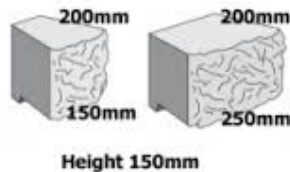

ADBRI MEADOW STONE BLOCK

Pricing Current as at 18/1/2017

Product	Colour Range	Dimensions	No. /M2	No. /Pallet	Weight (KG)	*DELIVERED PRICE - BRISBANE
Meadow Stone 150mm & 250mm Pair Blocks	Blue Mountain Bondi Stone	150Lx200Wx150H 250Lx200Wx150H	8.3 pairs + 8.3 Full 400mm units = 1m2	60 Pairs	23kg per pair	\$9.43 per pair (\$156.54 /m2)
Meadow Stone Full 400mm		400Lx200Wx150H	16.6	60	20.7kg	\$9.43 ea (\$156.54 /m2)
Meadow Stone Capping		300/230Lx200Wx60H	3.8 /lm	168	7kg	\$3.82 ea

*Refer to information on Delivery Charges

150mm & 250mm Pair Blocks

Full 400mm Block

Capping

Delivery Charges:

The above "Delivered Price" is for orders of 3 tonne (approximately 2 pallets) or more pallets to Brisbane locations.