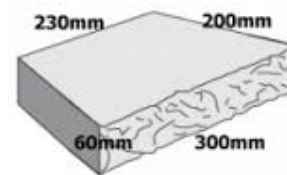

ADBRI MEADOW STONE BLOCK

Pricing Current as at 18/1/2017

Product	Colour Range	Dimensions	No. /M2	No. /Pallet	Weight (KG)	*DELIVERED PRICE - BRISBANE
Meadow Stone 150mm & 250mm Pair Blocks	Blue Mountain Bondi Stone	150Lx200Wx150H 250Lx200Wx150H	8.3 pairs + 8.3 Full 400mm units = 1m2	60 Pairs	23kg per pair	\$9.43 per pair (\$156.54 /m2)
Meadow Stone Full 400mm		400Lx200Wx150H	16.6	60	20.7kg	\$9.43 ea (\$156.54 /m2)
Meadow Stone Capping		300/230Lx200Wx60H	3.8 /lm	168	7kg	\$3.82 ea

*Refer to information on Delivery Charges

150mm & 250mm Pair Blocks

Full 400mm Block

Capping

Delivery Charges:

The above "Delivered Price" is for orders of 3 tonne (approximately 2 pallets) or more pallets to Brisbane locations.